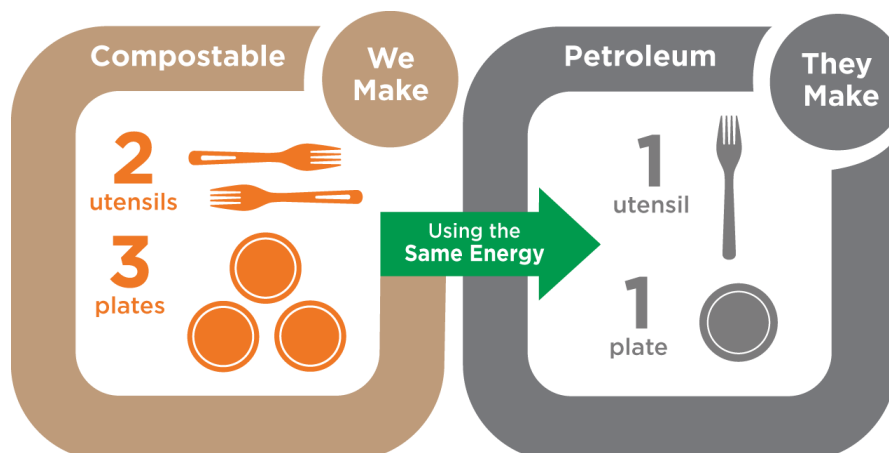

Compostable disposables are designed to be mixed with food waste and composted in an industrial facility. This eliminates the need to sort, meaning the lids, cups, utensils, and clamshells with leftover rice and chicken katsu, can all go in the same bin together

What are composting conditions?

Compostable packaging has to be in composting conditions in order to breakdown. Industrial facilities provide the perfect combination of moisture, heat, and microbes to breakdown compostable disposables alongside food waste.

Although compostable disposables may be composted at home (we've seen successful home composting of both PLA and Fiber). The success of at home composting depends on the skill of the householder to maintain the right temperature, moisture, and heat. Therefore, we do not guarantee the successful composting of our products at home.

What's wrong with recyclables?

The word recyclable typically has a positive response in people minds. However, the reality is that less than 10% of the plastics are actually recycled in the US. Furthermore, plastic can only be recycled once, and it is typically recycled into something of lower quality because the polymers break down in the recycling process. In addition, 25% of items placed in recycling bins are sent to the landfill due to the contamination. The moral of the recycling story?

Food waste + plastic = not recyclable.